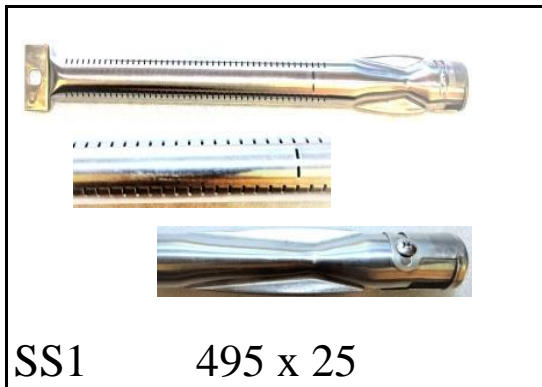

# CATERING

430 x 115

SHORT BOTTOM GRIDS

560 x 115

LONG BOTTOM GRIDS

SS1 495 x 25

SHORT PIPE BURNER

*(Aluminium Steel)*