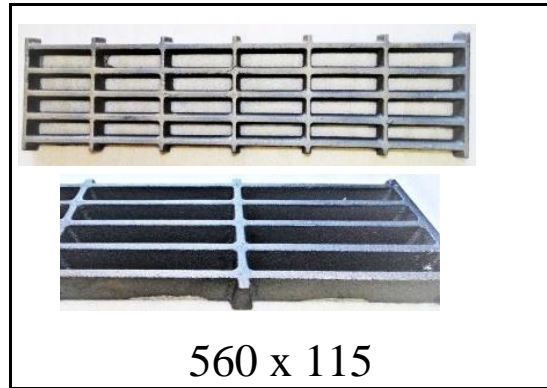

# CATERING

440 x 170

SHORT TOP GRIDS

590 x 170

LONG TOP GRIDS

420 x 110

SHORT ANGLE

550 x 110

LONG ANGLE

400 x 400

16 INCH SQUARE

520 x 400

QUEST GRIDS

# CATERING

430 x 115

SHORT BOTTOM GRIDS

560 x 115

LONG BOTTOM GRIDS

SS1 495 x 25

SHORT PIPE BURNER

*(Aluminium Steel)*