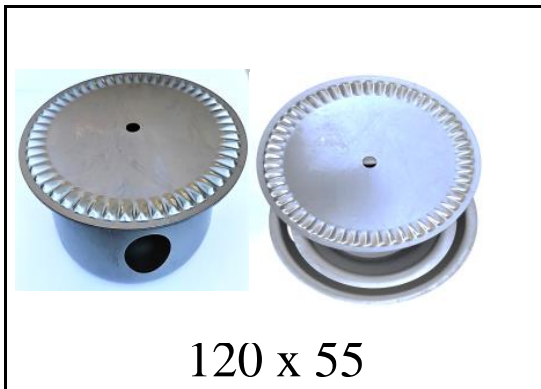

# CATERING

370 x 25

VENTURI PIPE (370MM)

115 x 60

CUP BURNER

120 x 55

HIGH PRESSURE CUP BURNER

U-BURNER