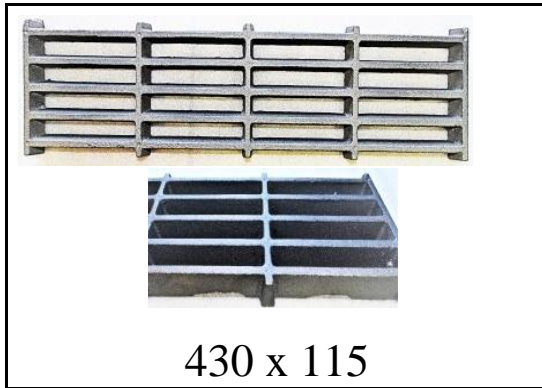

# CATERING

440 x 170

SHORT TOP GRIDS

590 x 170

LONG TOP GRIDS

420 x 110

SHORT ANGLE

550 x 110

LONG ANGLE

400 x 400

16 INCH SQUARE

520 x 400

QUEST GRIDS

# CATERING

430 x 115

SHORT BOTTOM GRIDS

560 x 115

LONG BOTTOM GRIDS

SS1 495 x 25

SHORT PIPE BURNER

*(Aluminium Steel)*