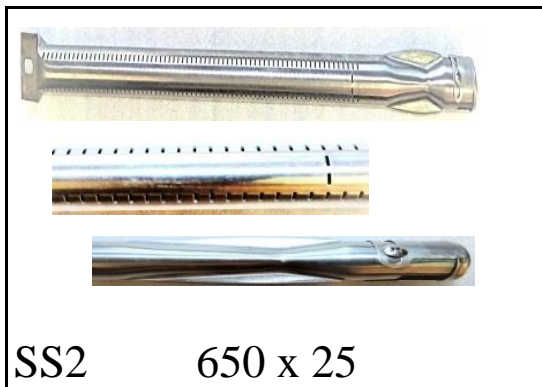

SS2 650 x 25

LONG PIPE BURNER