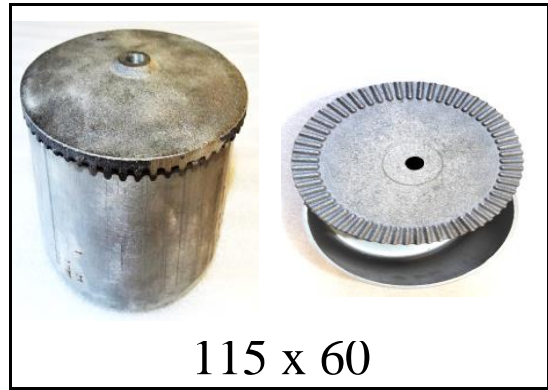

SHORT PIPE BURNER

115 x 60

CUP BURNER