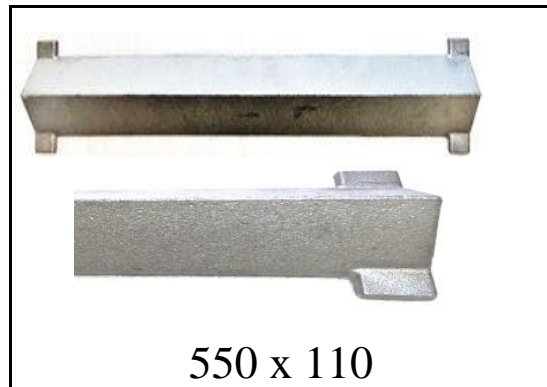

# CATERING

440 x 170

SHORT TOP GRIDS

590 x 170

LONG TOP GRIDS

420 x 110

SHORT ANGLE

550 x 110