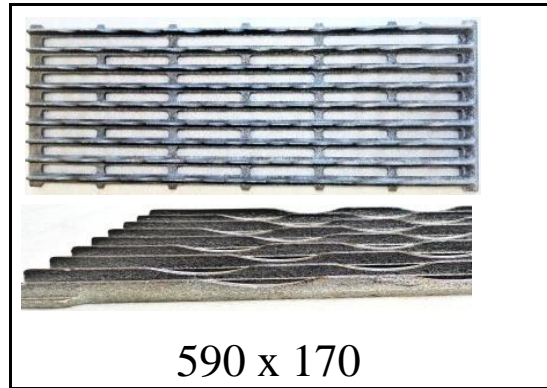

# CATERING

440 x 170

SHORT TOP GRIDS

590 x 170

LONG TOP GRIDS

420 x 110

SHORT ANGLE

550 x 110

LONG ANGLE

400 x 400

16 INCH SQUARE

520 x 400

QUEST GRIDS

# CATERING

430 x 115

SHORT BOTTOM GRIDS

560 x 115

LONG BOTTOM GRIDS

SS1 495 x 25

SHORT PIPE BURNER

*(Aluminium Steel)*