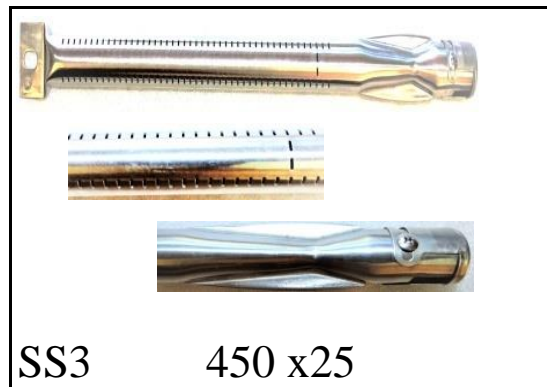

CATERING

430 x 115

560 x 115

SS1 495 x 25

(Aluminium Steel)

SS1 495 x 25

SS2 650 x 25

SS3 450 x 25