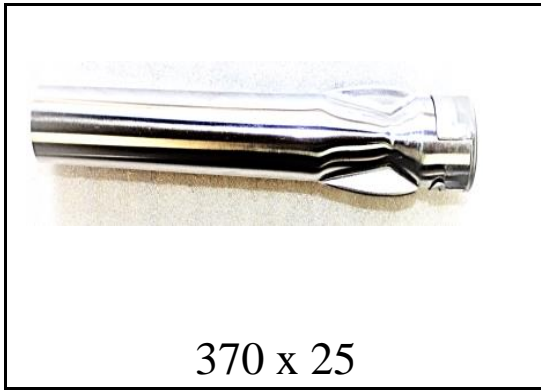

CATERING

370 x 25

VENTURI PIPE (370MM)