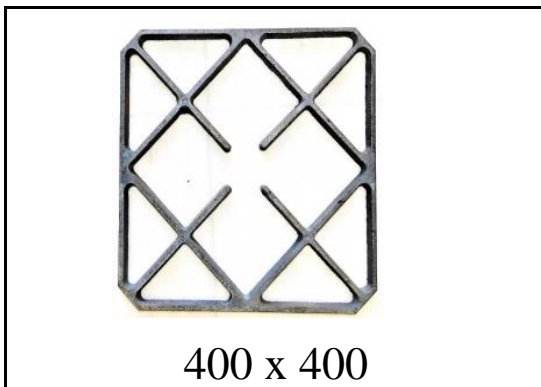

# CATERING

440 x 170

SHORT TOP GRIDS

590 x 170

LONG TOP GRIDS

420 x 110

SHORT ANGLE

550 x 110

LONG ANGLE

400 x 400

16 INCH SQUARE

520 x 400

QUEST GRIDS