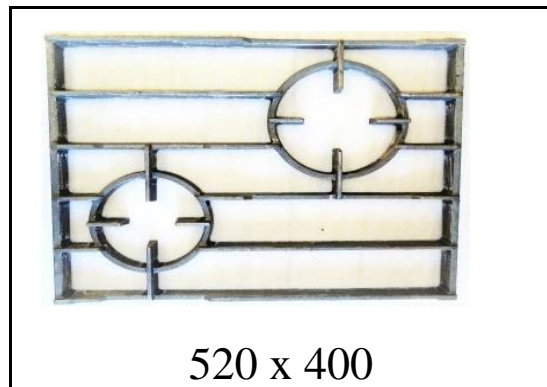

# CATERING

440 x 170

SHORT TOP GRIDS

590 x 170

LONG TOP GRIDS

420 x 110

SHORT ANGLE

550 x 110

LONG ANGLE

400 x 400

16 INCH SQUARE

520 x 400

QUEST GRIDS