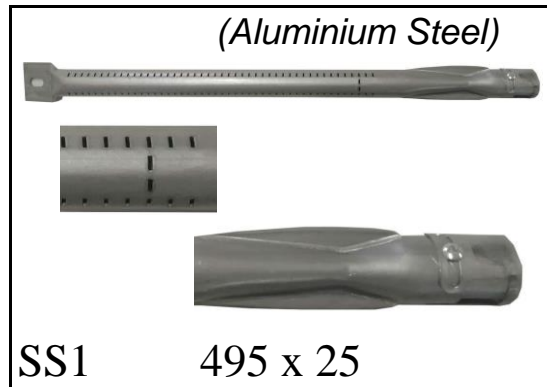

# CATERING

430 x 115

SHORT BOTTOM GRIDS

560 x 115

LONG BOTTOM GRIDS

SS1 495 x 25

SHORT PIPE BURNER

*(Aluminium Steel)*