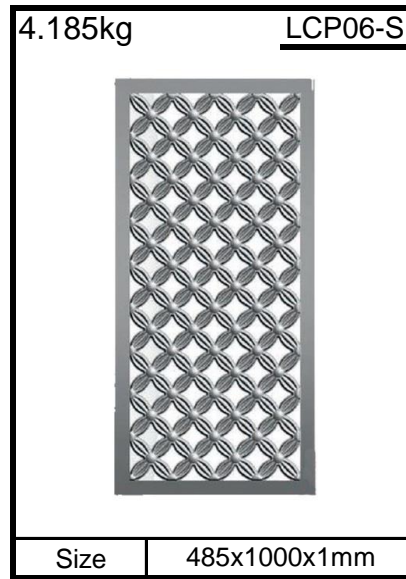

DECORATIVE STEEL PANELS

DECORATIVE STEEL PANELS

DECORATIVE STEEL PANELS

34.395kg LCP45

Size | 1000x2000x3mm

31.420kg LCP46

Size | 1000x2000x3mm

30.270kg LCP47

Size | 1000x2000x3mm

LCP48

Size | 1000x2000x3mm

7.85kg LCP31

Size | Ø800

11.135kg LCP32

Size | 800 x 800

6.56kg LCP33

Size | 800 x 800

2.595kg LCP34

Size | Ø500

3.225kg LCP35

Size | Ø500

DECORATIVE STEEL PANELS

DECORATIVE STEEL PANELS