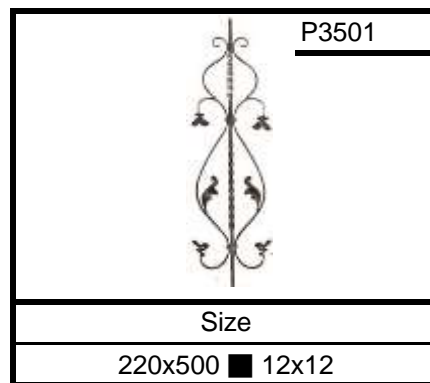

Mild Steels