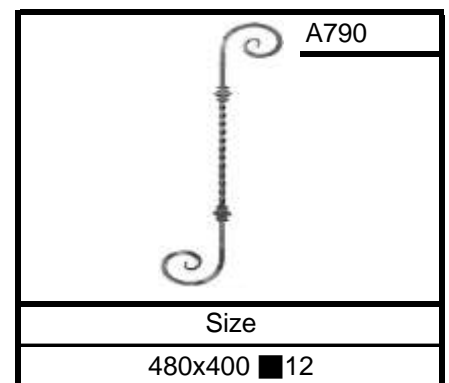

Mild Steels