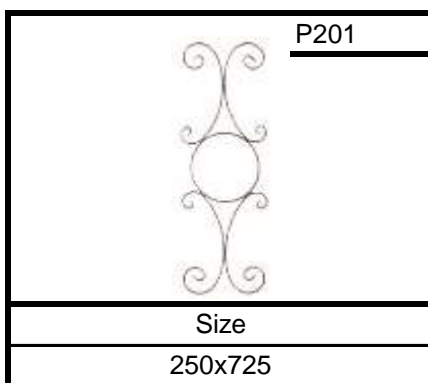

Mild Steels