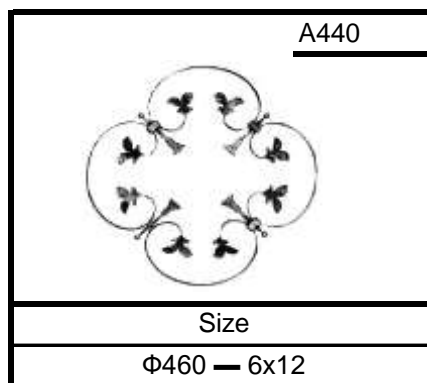

Mild Steels