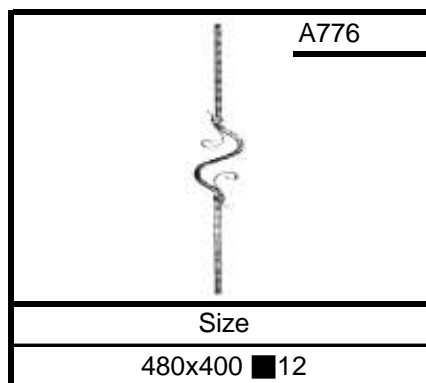

Mild Steels