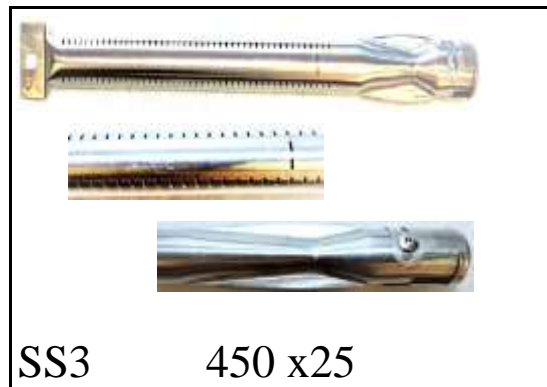

(Aluminium Steel)

SS1 495 x 25

SHORT PIPE BURNER

SS2 650 x 25

LONG PIPE BURNER

SS3 450 x 25

SHORT PIPE BURNER

Catering Parts