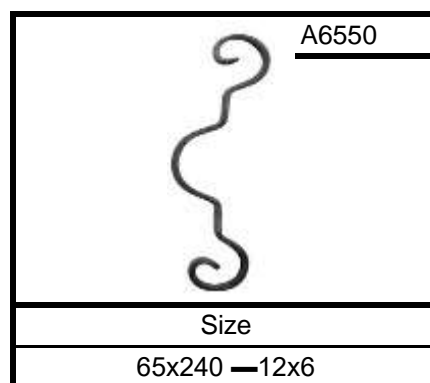

Mild Steels