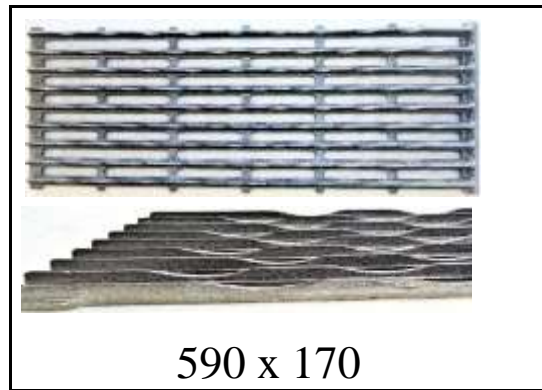

Size	434x1000x1mm
------	--------------

16.345kg LCP29

Size	1000x2000x1mm
------	---------------

Decorative Steel Panels

Catering Parts

440 x 170

SHORT TOP GRIDS

590 x 170