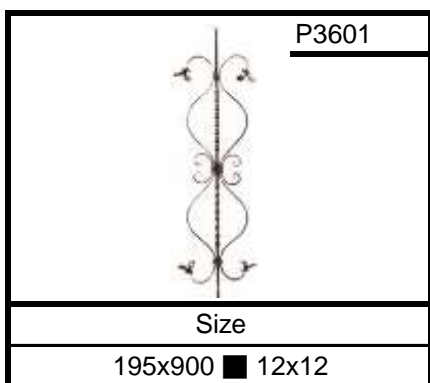

Mild Steels