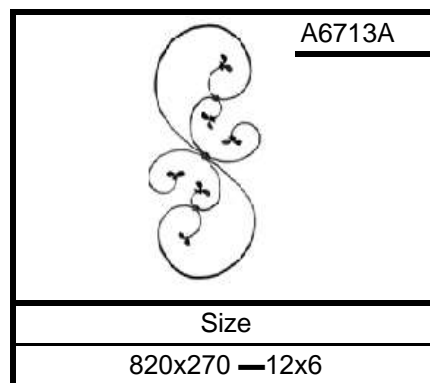

Mild Steels