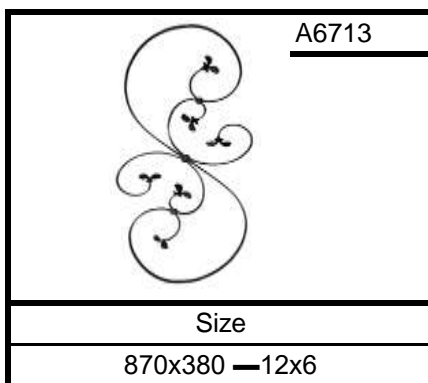

Mild Steels